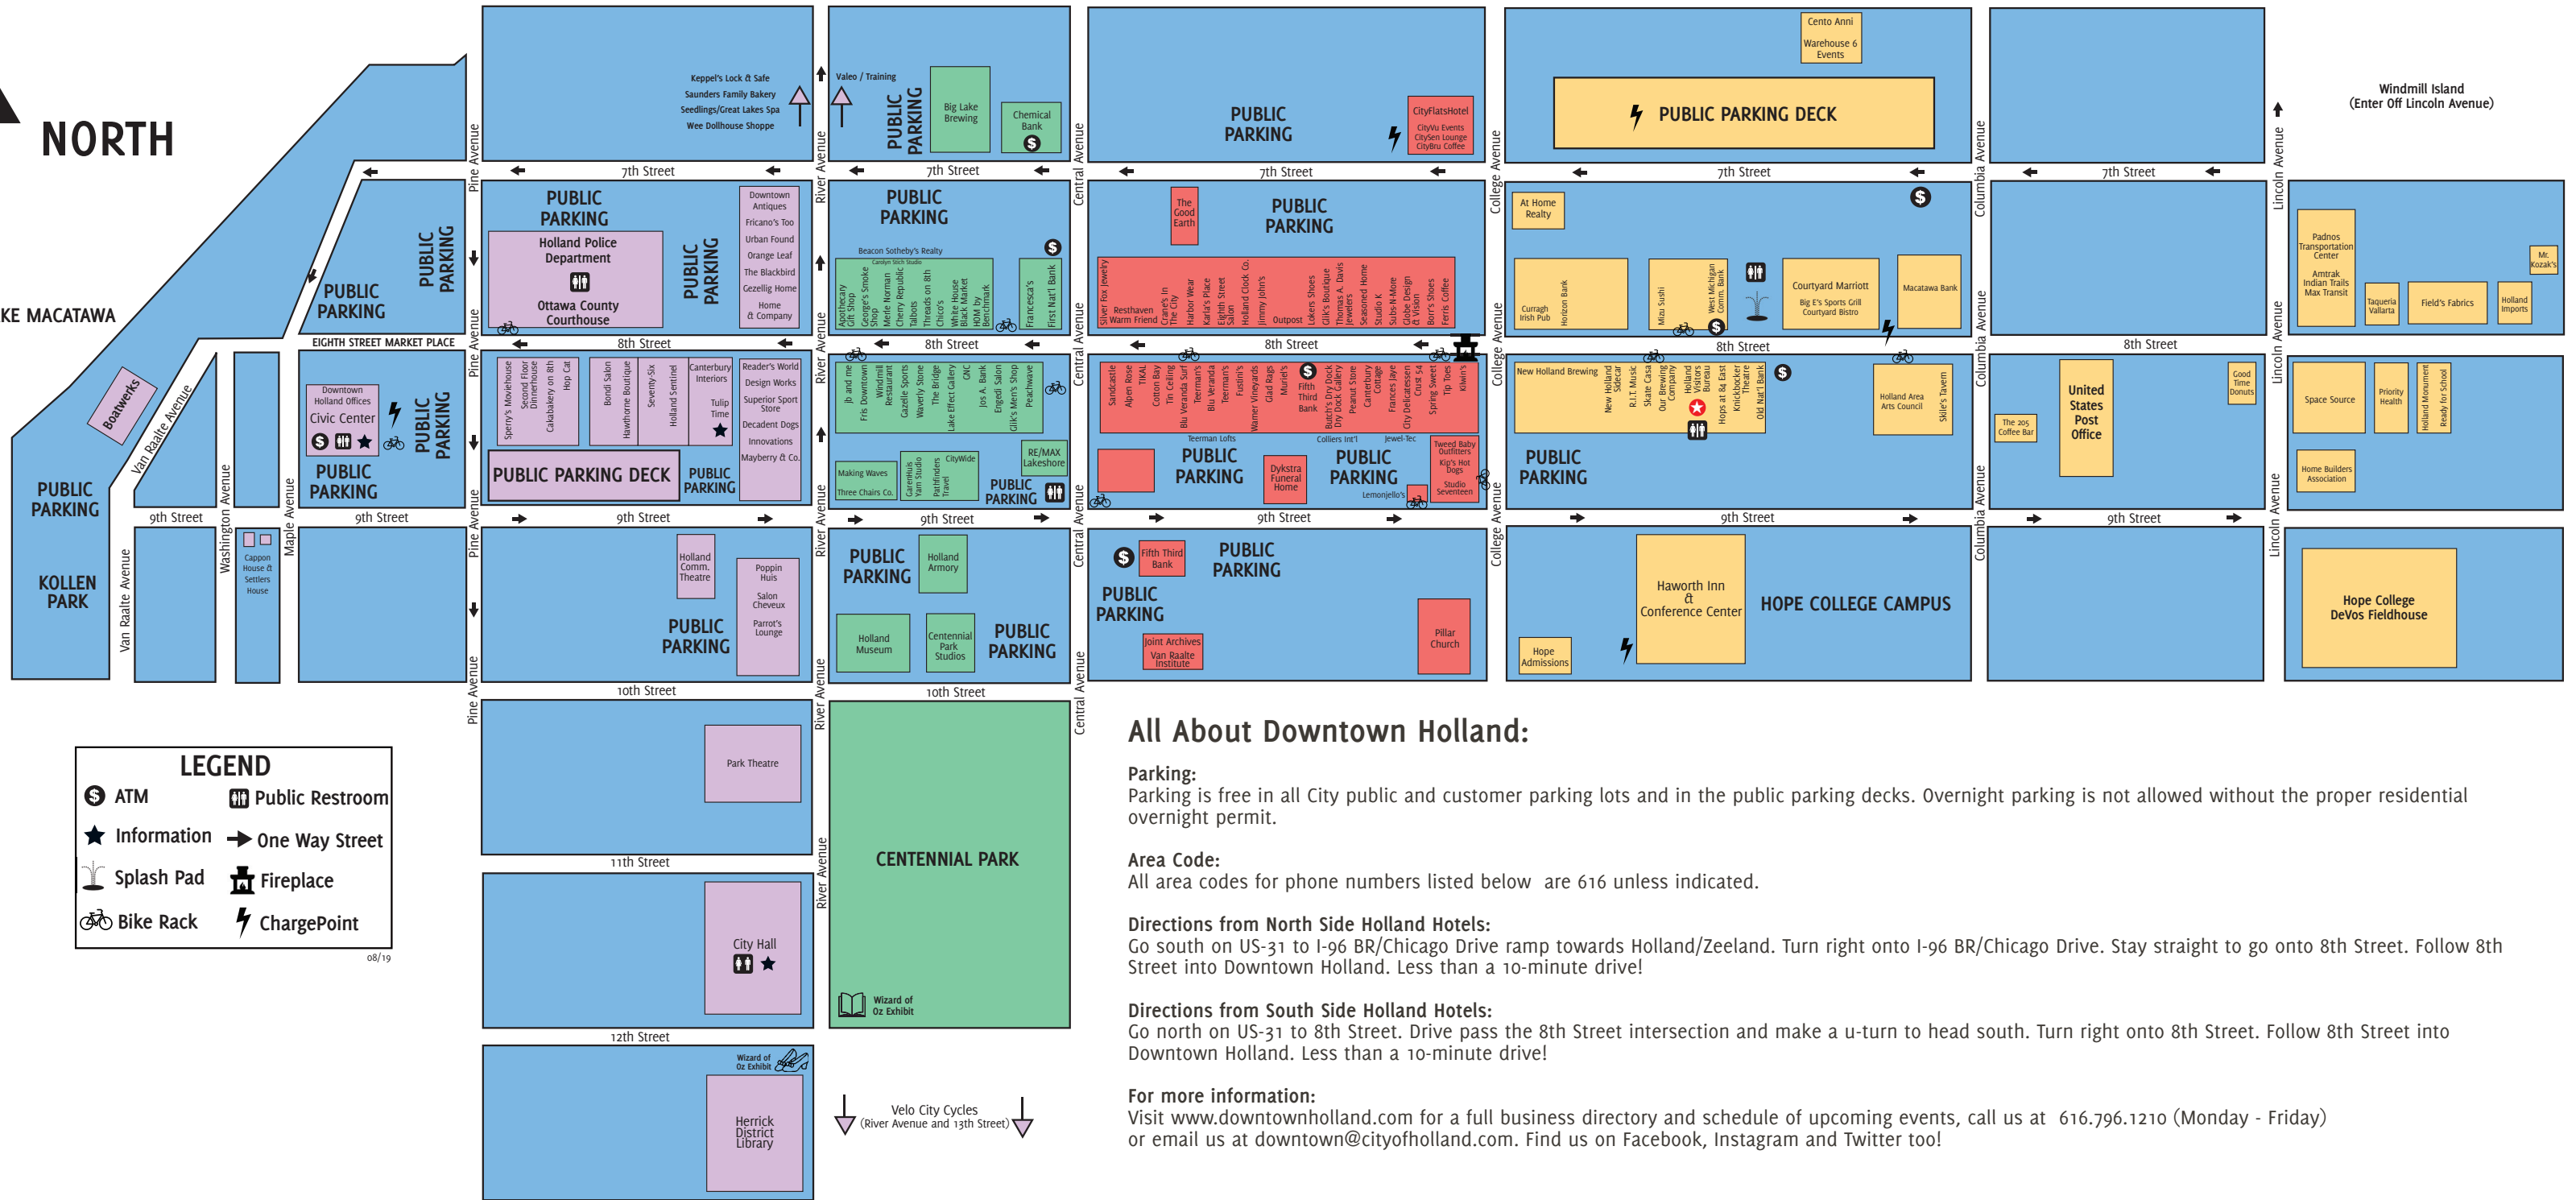

DOWNTOWN HOLLAND SHOPPING AND DINING DIRECTORY

LAKE MACATAWA

All About Downtown Holland:

Parking: Parking is free in all City public and customer parking lots and in the public parking decks. Overnight parking is not allowed without the proper residential overnight permit.

Area Code: All area codes for phone numbers listed below are 616 unless indicated.

Directions from North Side Holland Hotels: Go south on US-31 to I-96 BR/Chicago Drive ramp towards Holland/Zeeland. Turn right onto I-96 BR/Chicago Drive. Stay straight to go onto 8th Street. Follow 8th Street into Downtown Holland. Less than a 10-minute drive!

Directions from South Side Holland Hotels: Go north on US-31 to 8th Street. Drive pass the 8th Street intersection and make a u-turn to head south. Turn right onto 8th Street. Follow 8th Street into Downtown Holland. Less than a 10-minute drive!

For more information: Visit www.downtownholland.com for a full business directory and schedule of upcoming events, call us at 616.796.1210 (Monday - Friday) or email us at downtown@cityofholland.com. Find us on Facebook, Instagram and Twitter too!