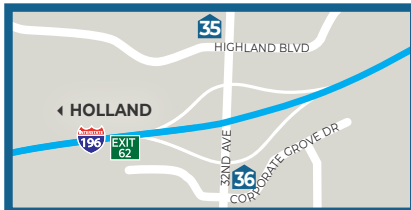

1. **BAYMONT INN & SUITES**
   680 E 24th St; 49423
   (616) 396.8822
2. **BEST WESTERN PLUS** 🐾
   2888 W Shore Dr; 49424
   (616) 994.0400
3. **CITYFLATS HOTEL**
   61 E 7th St; 49423
   (616) 796.2100 866.609.2489
4. **COUNTRY INN & SUITES BY RADISSON**
   12260 James St; 49424
   (616) 396.6677
5. **COURTYARD BY MARRIOTT**
   121 E 8th St; 49423
   (616) 582.8500
6. **DAYS INN** 🐾
   717 Hastings Ave; 49423
   (616) 392.7001
7. **DOUBLETREE BY HILTON**
   650 E 24th St; 49423
   (616) 394.0111
8. **ECONOMY INN** 🐾
   409 US 31; 49423
   (616) 392.7073
   **CLOSED AT TIME OF PUBLICATION.
   CALL FOR MORE INFORMATION.**

1. **FAIRFIELD INN**
   2854 W Shore Dr; 49424
   (616) 786.9700
2. **HAMPTON INN OF HOLLAND**
   12427 Felch St; 49424
   (616) 399.8500 888.933.8500
3. **HAWORTH INN & CONFERENCE CENTER**
   225 College Ave; 49423
   (616) 395.7200 800.903.9142
4. **HOME 2 SUITES BY HILTON HOLLAND** 🐾
   3140 West Shore Dr; 49424
   (616) 377.7905
5. **HOLIDAY INN EXPRESS**
   12381 Felch St; 49424
   (616) 738.2800 866.315.6182
6. **LAKE RANCH RESORT** (Seasonal)
   2226 Ottawa Beach Rd; 49424
   (616) 399.9380
7. **MICROTEL INN AND SUITES** 🐾
   643 Hastings Ave; 49423
   (616) 392.3235
8. **QUALITY INN - HOLLAND**
   422 E 32nd St; 49423
   (616) 392.1000
9. **RESIDENCE INN** 🐾
   631 Southpointe Ridge; 49423
   (616) 393.6900
10. **SPRINGHILL SUITES
    OPENING FALL 2019**
    West Shore Drive
    springhillsuites.marriott.com
11. **STAYBRIDGE SUITES** 🐾
    OPENING FALL 2019
    12124 James St. 49424
    ihg.com/staybridge
12. **WOODEN SHOE MOTEL** 🐾
    465 US 31; 49423
    (616) 392.8521
13. **WOODSPRING SUITES** 🐾
    2630 Van Ommen Dr; 49424
    (616) 738.8200

HUDSONVILLE HOTELS

EXIT 62, HUDSONVILLE 15 MINUTES EAST OF HOLLAND

1. **QUALITY INN - HUDSONVILLE** 🐾
   3301 Highland Dr; 49426
   (616) 662.4000
2. **TRAVELODGE - HUDSONVILLE** 🐾
   3005 Corporate Grove Dr; 49426
   (616) 896.6710
3. **BAERT BARON (ZEELAND)**
   120 S Church St; 49464
   (616) 748.1953
4. **BLACKBERRY RIDGE INN**
   5984 Church St; 49423
   (616) 392.6796
5. **BONNIE'S PARSONAGE 1908**
   6 E 24th St; 49423
   (616) 396.1316
6. **CENTENNIAL INN**
   8 E 12th St; 49423
   (616) 355.0998
7. **COTTONWOOD INN**
   4690 Cottonwood Dr; 49423
   (616) 502.3746

BED & BREAKFASTS

1. **DUTCH COLONIAL INN**
   560 Central Ave; 49423
   (616) 396.3664
2. **INN AT OLD ORCHARD**
   1422 South Shore Dr; 49423
   (616) 335.2525
3. **DREW'S COUNTRY CAMPING**
   12850 Ransom St; 49424
   (616) 399.1886
4. **DUTCH TREAT CAMPING & RECREATION**
   10300 Gordon St; 49464
   (616) 772.4303
5. **HOLLAND STATE PARK**
   2215 Ottawa Beach Rd; 49424
   800.44.PARKS (616) 399.9390
6. **OAK GROVE CAMPGROUND RESORT**
   2011 Ottawa Beach Rd; 49424
   (616) 399.9230
7. **OTTAWA COUNTY FAIRGROUNDS**
   1286 Ottawa Beach Rd; 49424
   (616) 399.4904

CAMPGROUNDS

OTHER LODGING

1. **THE BEACH HOUSE AT LAKE STREET**
   2047 Lake St; 49424
   lakemichiganbeachhouse.com
2. **THE STATEROOMS**
   1866 Ottawa Beach Rd; 49424
   www.yachtbasinmarina.com
3. **TEERMAN LOFTS**
   20 E 8th St; 49423
   www.teermanlofts.com
4. **LAKE MICHIGAN COTTAGES**
   lakem.com

BEACHES & NATURE PRESERVE

1. **HOLLAND STATE PARK**
   2215 Ottawa Beach Rd; 49424
   (616) 399.9390
   (Best views of Big Red)
2. **LAKETOWN BEACH**
   6710 142nd Ave (west of 66th St); 49423
   (616) 335.3050
3. **SAUGATUCK DUNES STATE PARK**
   6575 138th Ave; 49453
   (269) 637.2788
4. **TUNNEL PARK**
   66 N. Lakeshore Dr; 49424
   (616) 738.4810
5. **SANCTUARY WOODS PRESERVE**
   4750 66th St; 49423

MAP KEY

- ROUTES TO DOWNTOWN HOLLAND
- HOPE COLLEGE CAMPUS
- DOWNTOWN HOLLAND
- BLACK LAKE BOARDWALK
- PADNOS TRANSPORTATION CENTER (TRAIN/BUS DEPOT)
- MT. PISGAH DUNE CLIMB
- SOUTH SHORE VILLAGE
- WASHINGTON SQUARE
- DOG PARK
- DOG FRIENDLY
- BOAT LAUNCH
- BIKE PATH
- HOLLAND COMMUNITY HOSPITAL
- TULIP TIME FESTIVAL OFFICE
- HOLLAND AREA VISITORS BUREAU