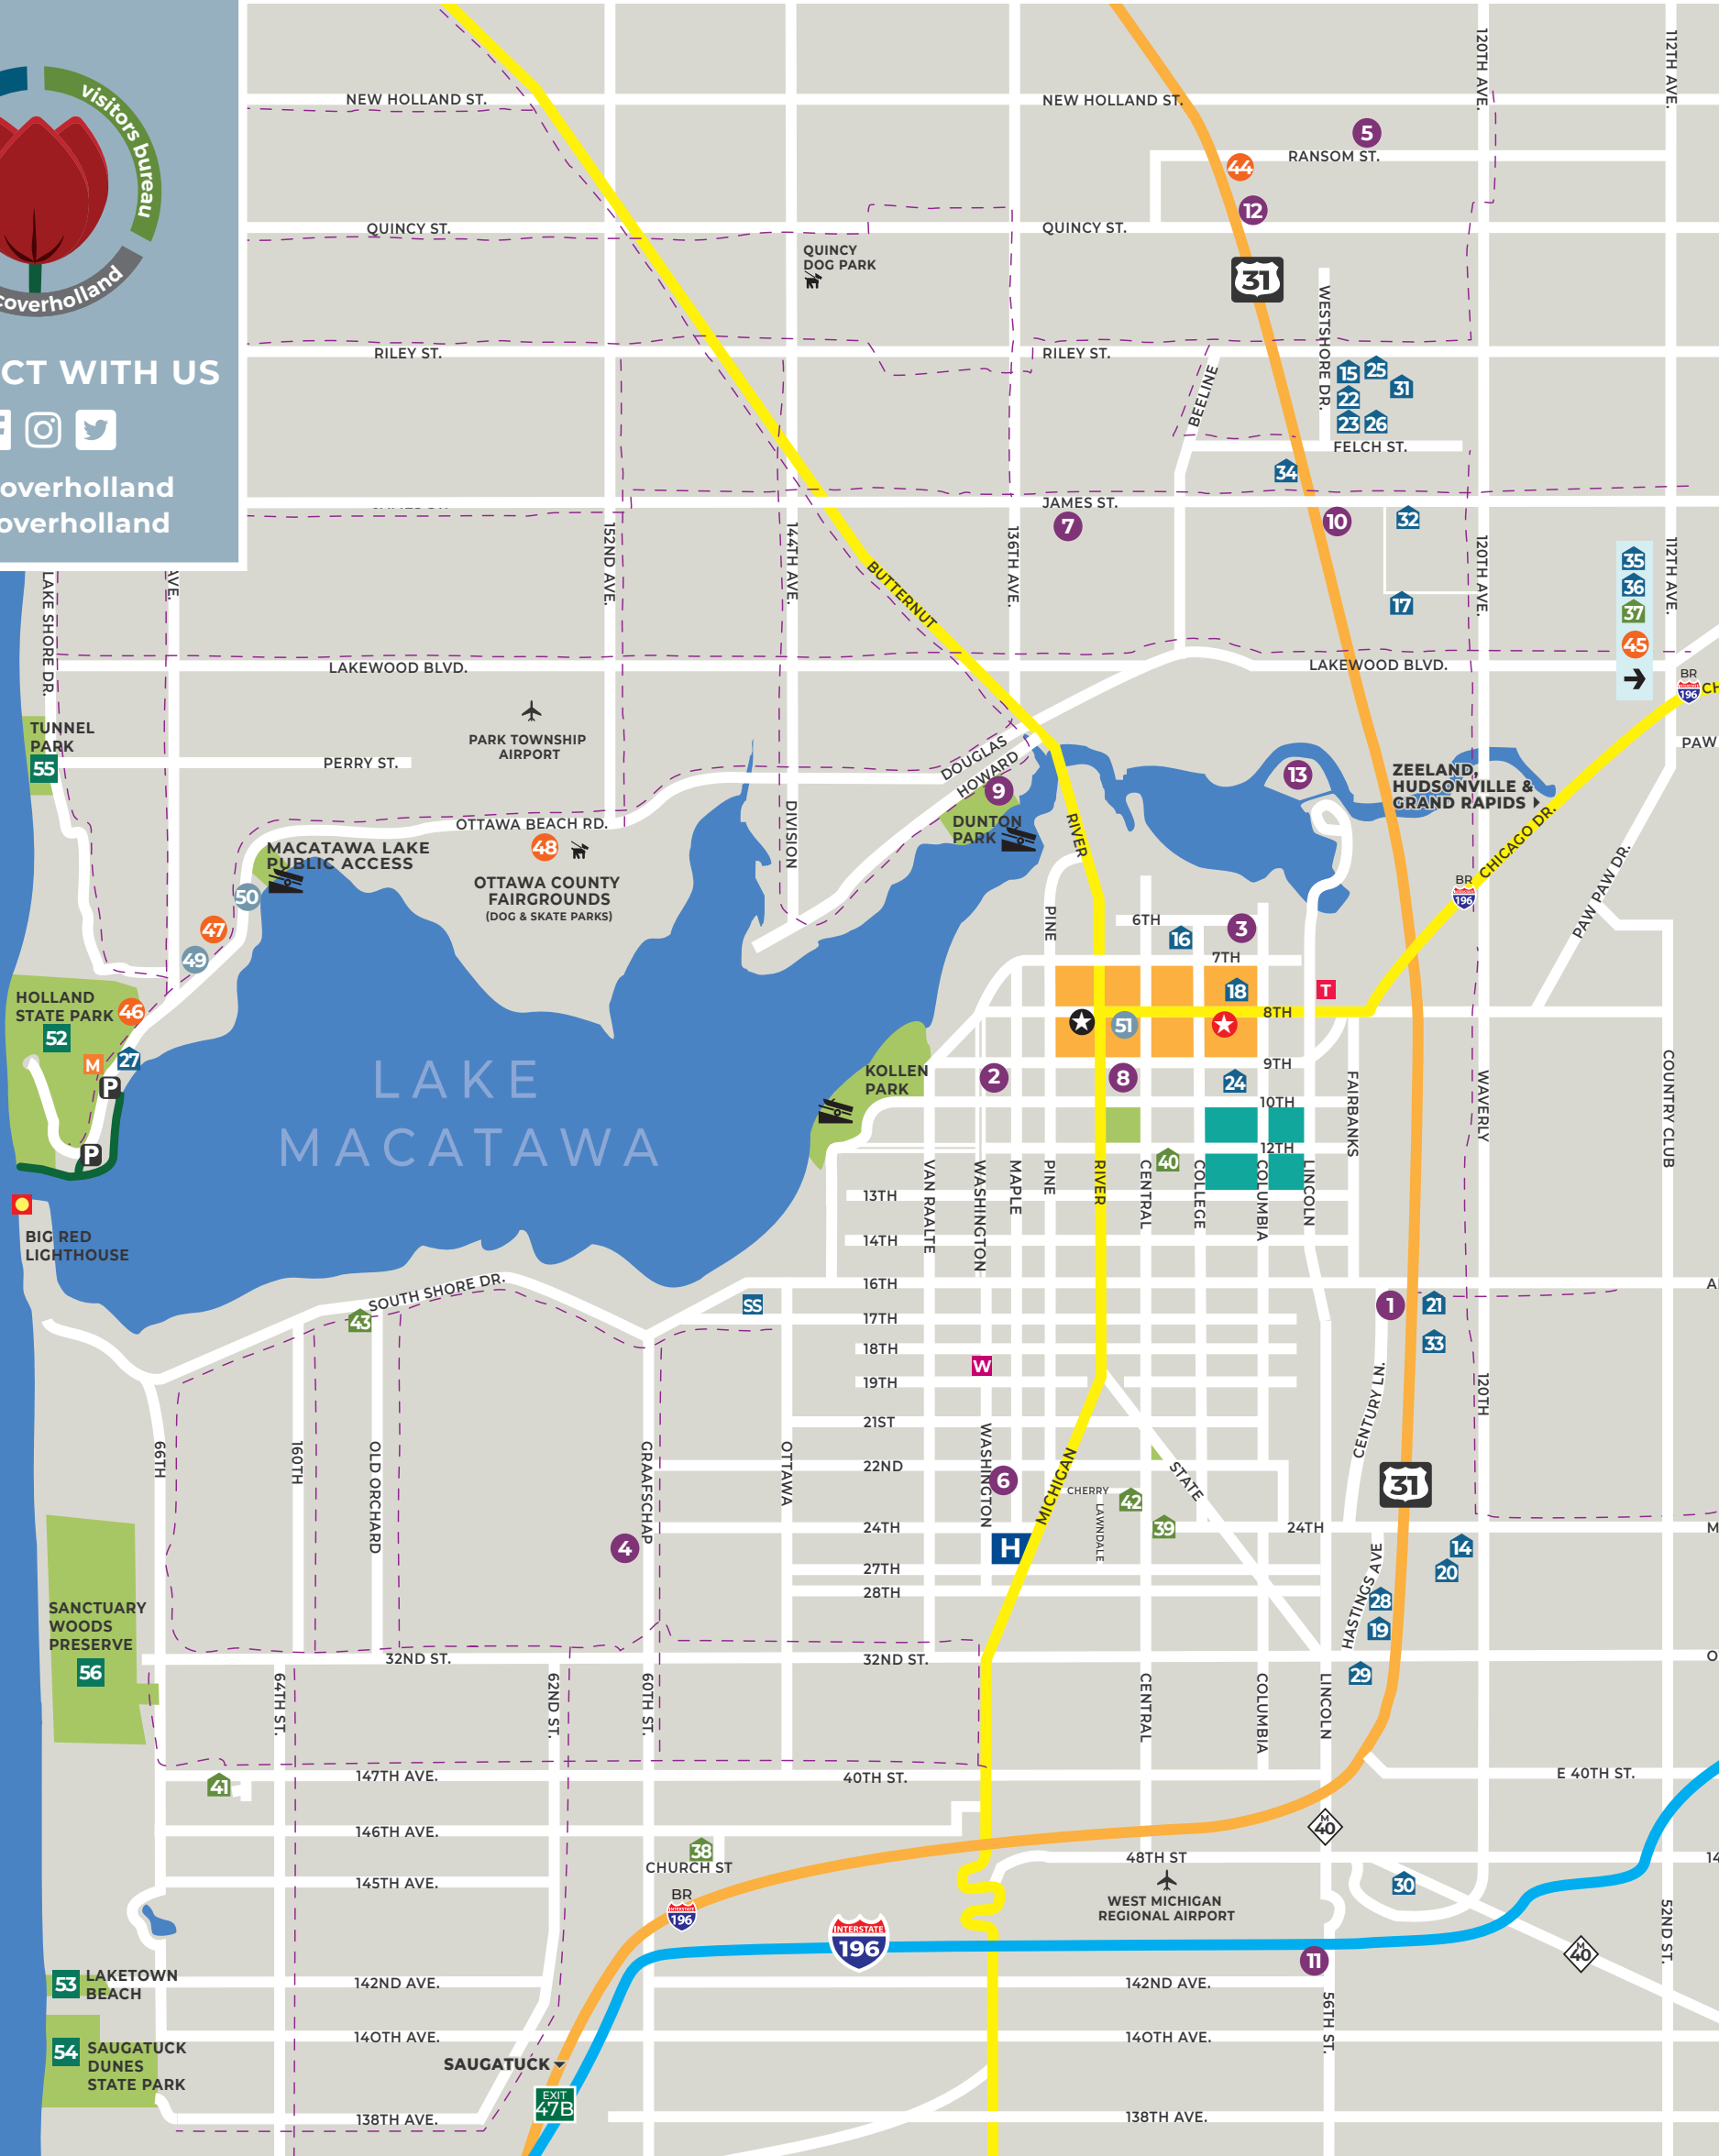

BED & BREAKFASTS

- DUTCH COLONIAL INN**
560 Central Ave; 49423
(616) 396.3664
- INN AT OLD ORCHARD**
1422 South Shore Dr; 49423
(616) 335.2525
- DREW'S COUNTRY CAMPING**
12850 Ransom St; 49424
(616) 399.1886
- DUTCH TREAT CAMPING & RECREATION**
10300 Gordon St; 49464
(616) 772.4303
- HOLLAND STATE PARK**
2215 Ottawa Beach Rd; 49424
800.44.PARKS (616) 399.9390
- OAK GROVE CAMPGROUND RESORT**
2011 Ottawa Beach Rd; 49424
(616) 399.9230
- OTTAWA COUNTY FAIRGROUNDS**
1286 Ottawa Beach Rd; 49424
(616) 399.4904

MAP KEY

- ROUTES TO DOWNTOWN HOLLAND
- HOPE COLLEGE CAMPUS
- DOWNTOWN HOLLAND
- BLACK LAKE BOARDWALK
- PADNOS TRANSPORTATION CENTER (TRAIN/BUS DEPOT)
- MT. PISGAH DUNE CLIMB
- SOUTH SHORE VILLAGE
- WASHINGTON SQUARE
- DOG PARK
- DOG FRIENDLY
- BOAT LAUNCH
- BIKE PATH
- HOLLAND COMMUNITY HOSPITAL
- TULIP TIME FESTIVAL OFFICE
- HOLLAND AREA VISITORS BUREAU

CONNECT WITH US

@discoverholland
#discoverholland

LAKE MICHIGAN

DOWNTOWN HOLLAND SHOPPING AND DINING DIRECTORY

LAKE MACATAWA

Directions from North Side Holland Hotels:
Go south on US-31 to I-96 BR/Chicago Drive ramp towards Holland/Zeeland. Turn right onto I-96 BR/Chicago Drive. Stay straight to go onto 8th Street. Follow 8th Street into Downtown Holland. Less than a 10-minute drive!

Directions from South Side Holland Hotels:
Go north on US-31 to 8th Street. Drive past the 8th Street intersection and make a u-turn to head south. Turn right onto 8th Street. Follow 8th Street into Downtown Holland. Less than a 10-minute drive!