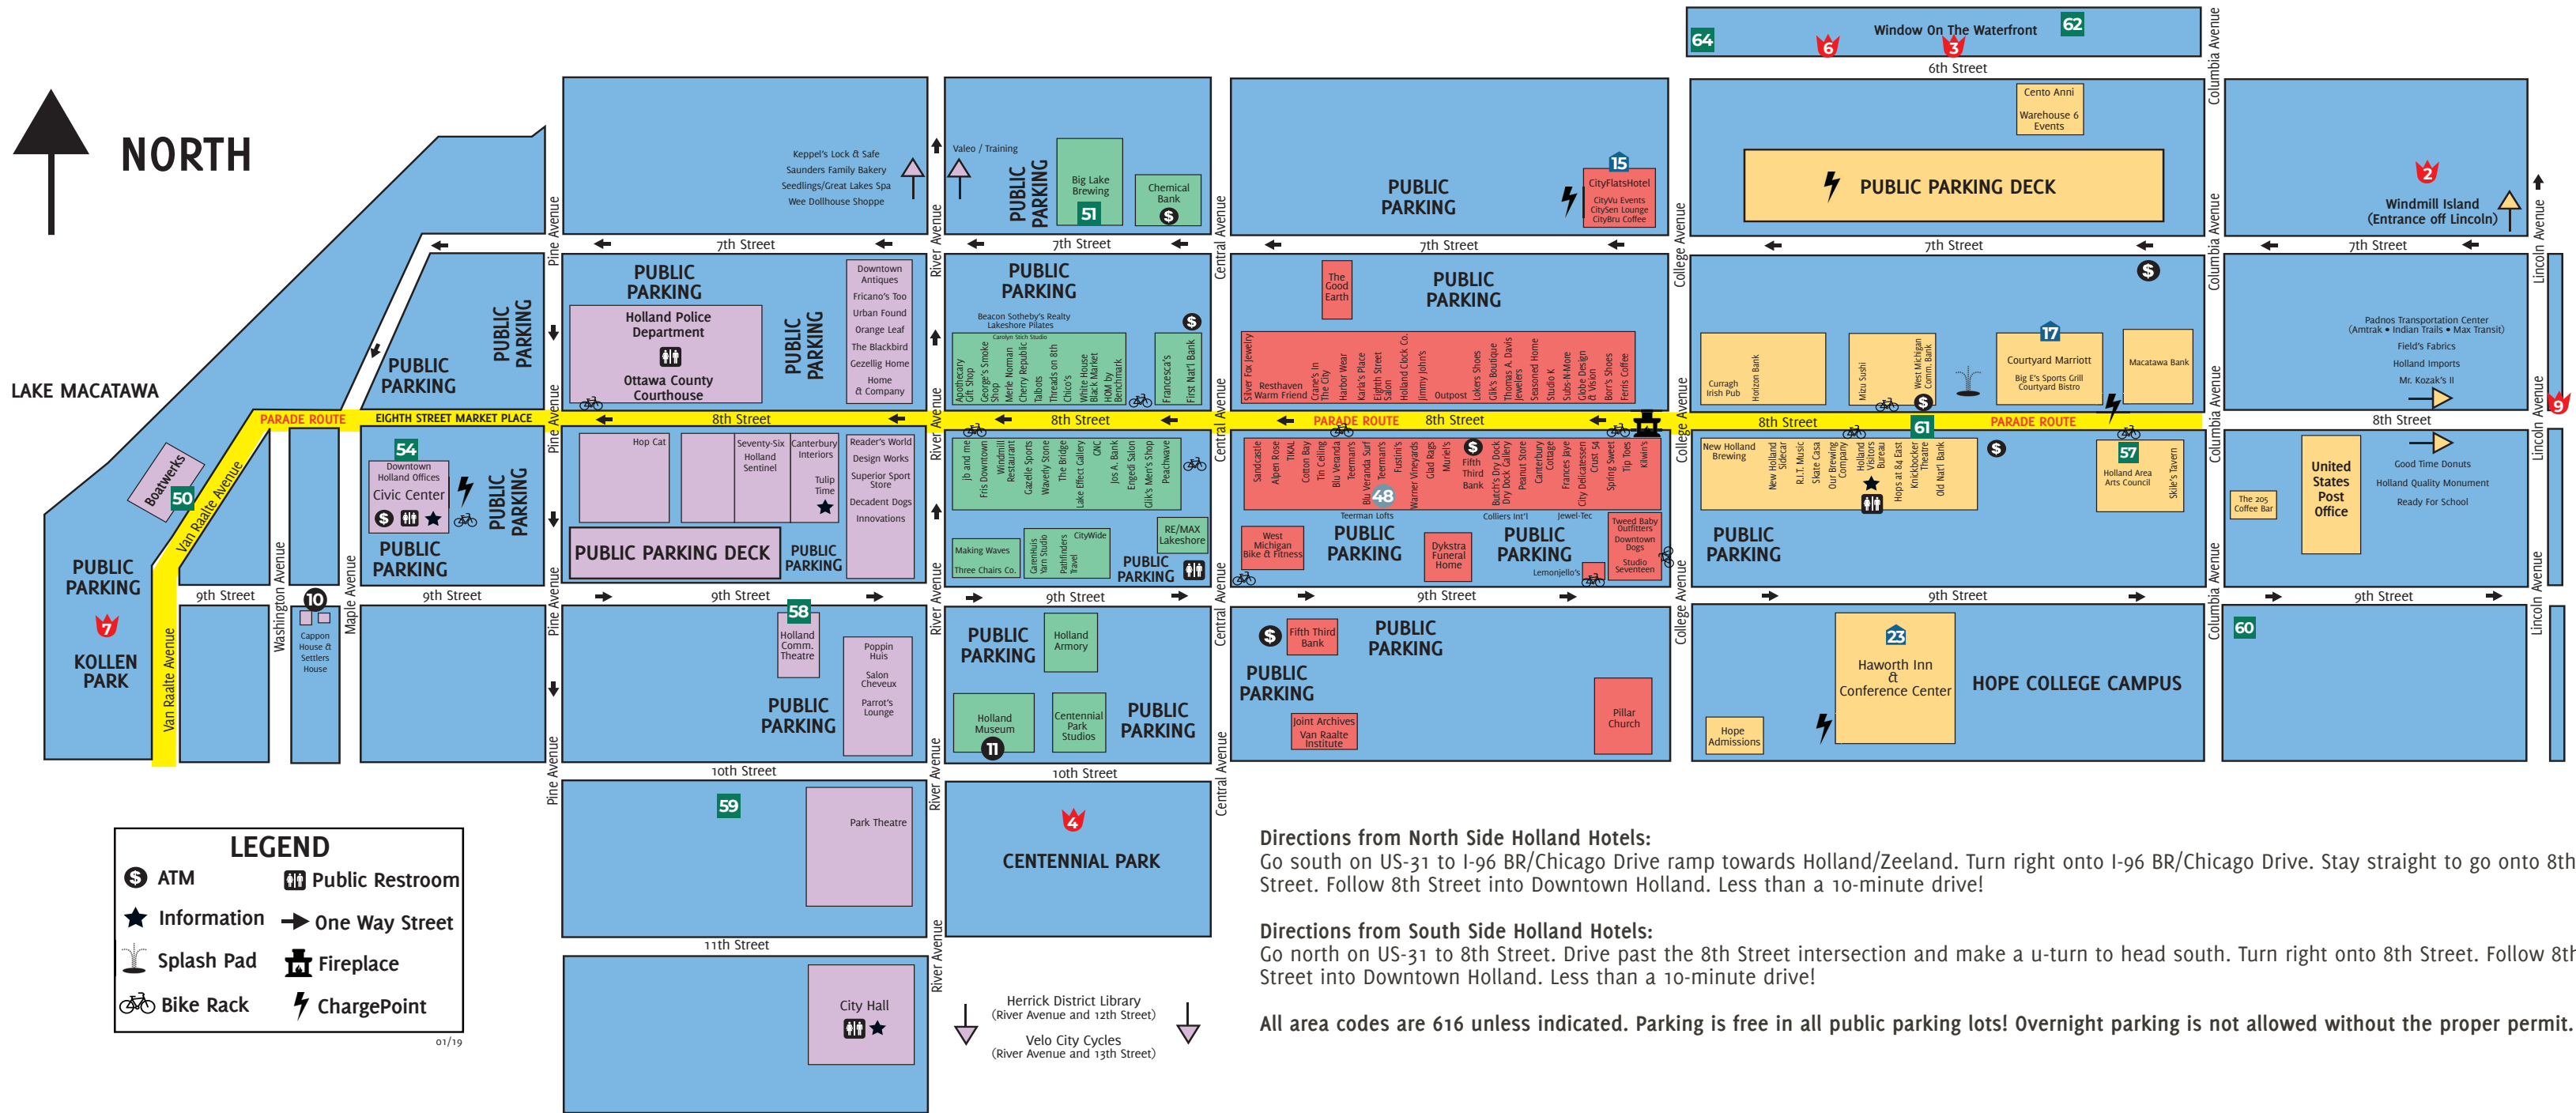

DOWNTOWN HOLLAND SHOPPING AND DINING DIRECTORY

LAKE MACATAWA

Directions from North Side Holland Hotels:
Go south on US-31 to I-96 BR/Chicago Drive ramp towards Holland/Zeeland. Turn right onto I-96 BR/Chicago Drive. Stay straight to go onto 8th Street. Follow 8th Street into Downtown Holland. Less than a 10-minute drive!

Directions from South Side Holland Hotels:
Go north on US-31 to 8th Street. Drive past the 8th Street intersection and make a u-turn to head south. Turn right onto 8th Street. Follow 8th Street into Downtown Holland. Less than a 10-minute drive!

All area codes are 616 unless indicated. Parking is free in all public parking lots! Overnight parking is not allowed without the proper permit.

APPAREL & ACCESSORIES

- Blu Veranda..... 355-5411
- Blu Veranda Surf Shop .. 335-0298
- Chico's 396-3696
- Cotton Bay..... 394-7114
- Frances Jaye..... 546-2671
- Francesca's..... 396-3851
- Glad Rags 377-5929
- Glik's Boutique 994-8058
- Glik's Men's Shop 298-2932
- Harbor Wear 355-7937
- jb & me 392-8902
- Jos. A. Bank 393-6287
- Muriel's Apparel 510-2077
- Outpost of Holland 396-5556
- Seedlings 392-4221
- Silver Fox II Jewelry 396-3966
- Spring Sweet 355-1433
- Studio K..... 393-7900
- Talbots..... 494-0217
- Threads on 8th 396-8333
- TIKAL 396-6828
- Urban Found..... 396-5600
- White House Black Market..... 396-4736

ART GALLERIES/STUDIOS

- Carolyn Stich Studio 298-2687
- Centennial Studios.....312-318-1811
- DryDock Gallery 836-5877
- Lake Effect Gallery 395-3025

AUTOMOBILE SERVICES

- Holland Imports..... 393-8400

BEAUTY & SALONS

- Eighth Street Salon..... 494-6800
- Engedi Salon..... 396-7565
- Innovations 396-2915
- Merle Norman 392-3603
- Salon Cheveux 546-2824

BOOKS & MAGAZINES

- Herrick Library 355-3100
- Reader's World 396-8548

CHILDREN'S APPAREL AND GIFTS

- Canterbury Cottage..... 396-6138
- Harbor Wear 355-7937
- Sandcastle..... 396-5955
- Tip Toes 298-2345
- Tweed Outfitters 994-8033

ENTERTAINMENT & ATTRACTIONS

- Arts Council..... 396-3278
- Community Theatre 396-2021
- Holland Museum 392-9084
- Knickerbocker..... 395-7404
- Park Theatre..... 929-9249
- Windmill Island 355-1030

FINANCIAL INSTITUTIONS

- Chemical Bank..... 393-0100
- Fifth Third Bank..... 394-7338
- First National Bank 394-7038
- Horizon Bank..... 377-2420
- Macatawa Bank 820-1320
- Old National Bank 251-3537
- WMCB 355-2884

FLORISTS

- Spring Sweet..... 355-1433

GIFTS & CARDS

- Apothecary Gift Shop... 392-4707
- The Bridge 392-3977
- Home & Company 393-0305
- Karla's Place 298-2755
- Tin Ceiling 395-2623

HEALTH & WELLNESS

- GNC 392-4982
- Lakeshore Pilates 394-4303
- Valeo / Training 834-7878

HOBBIES