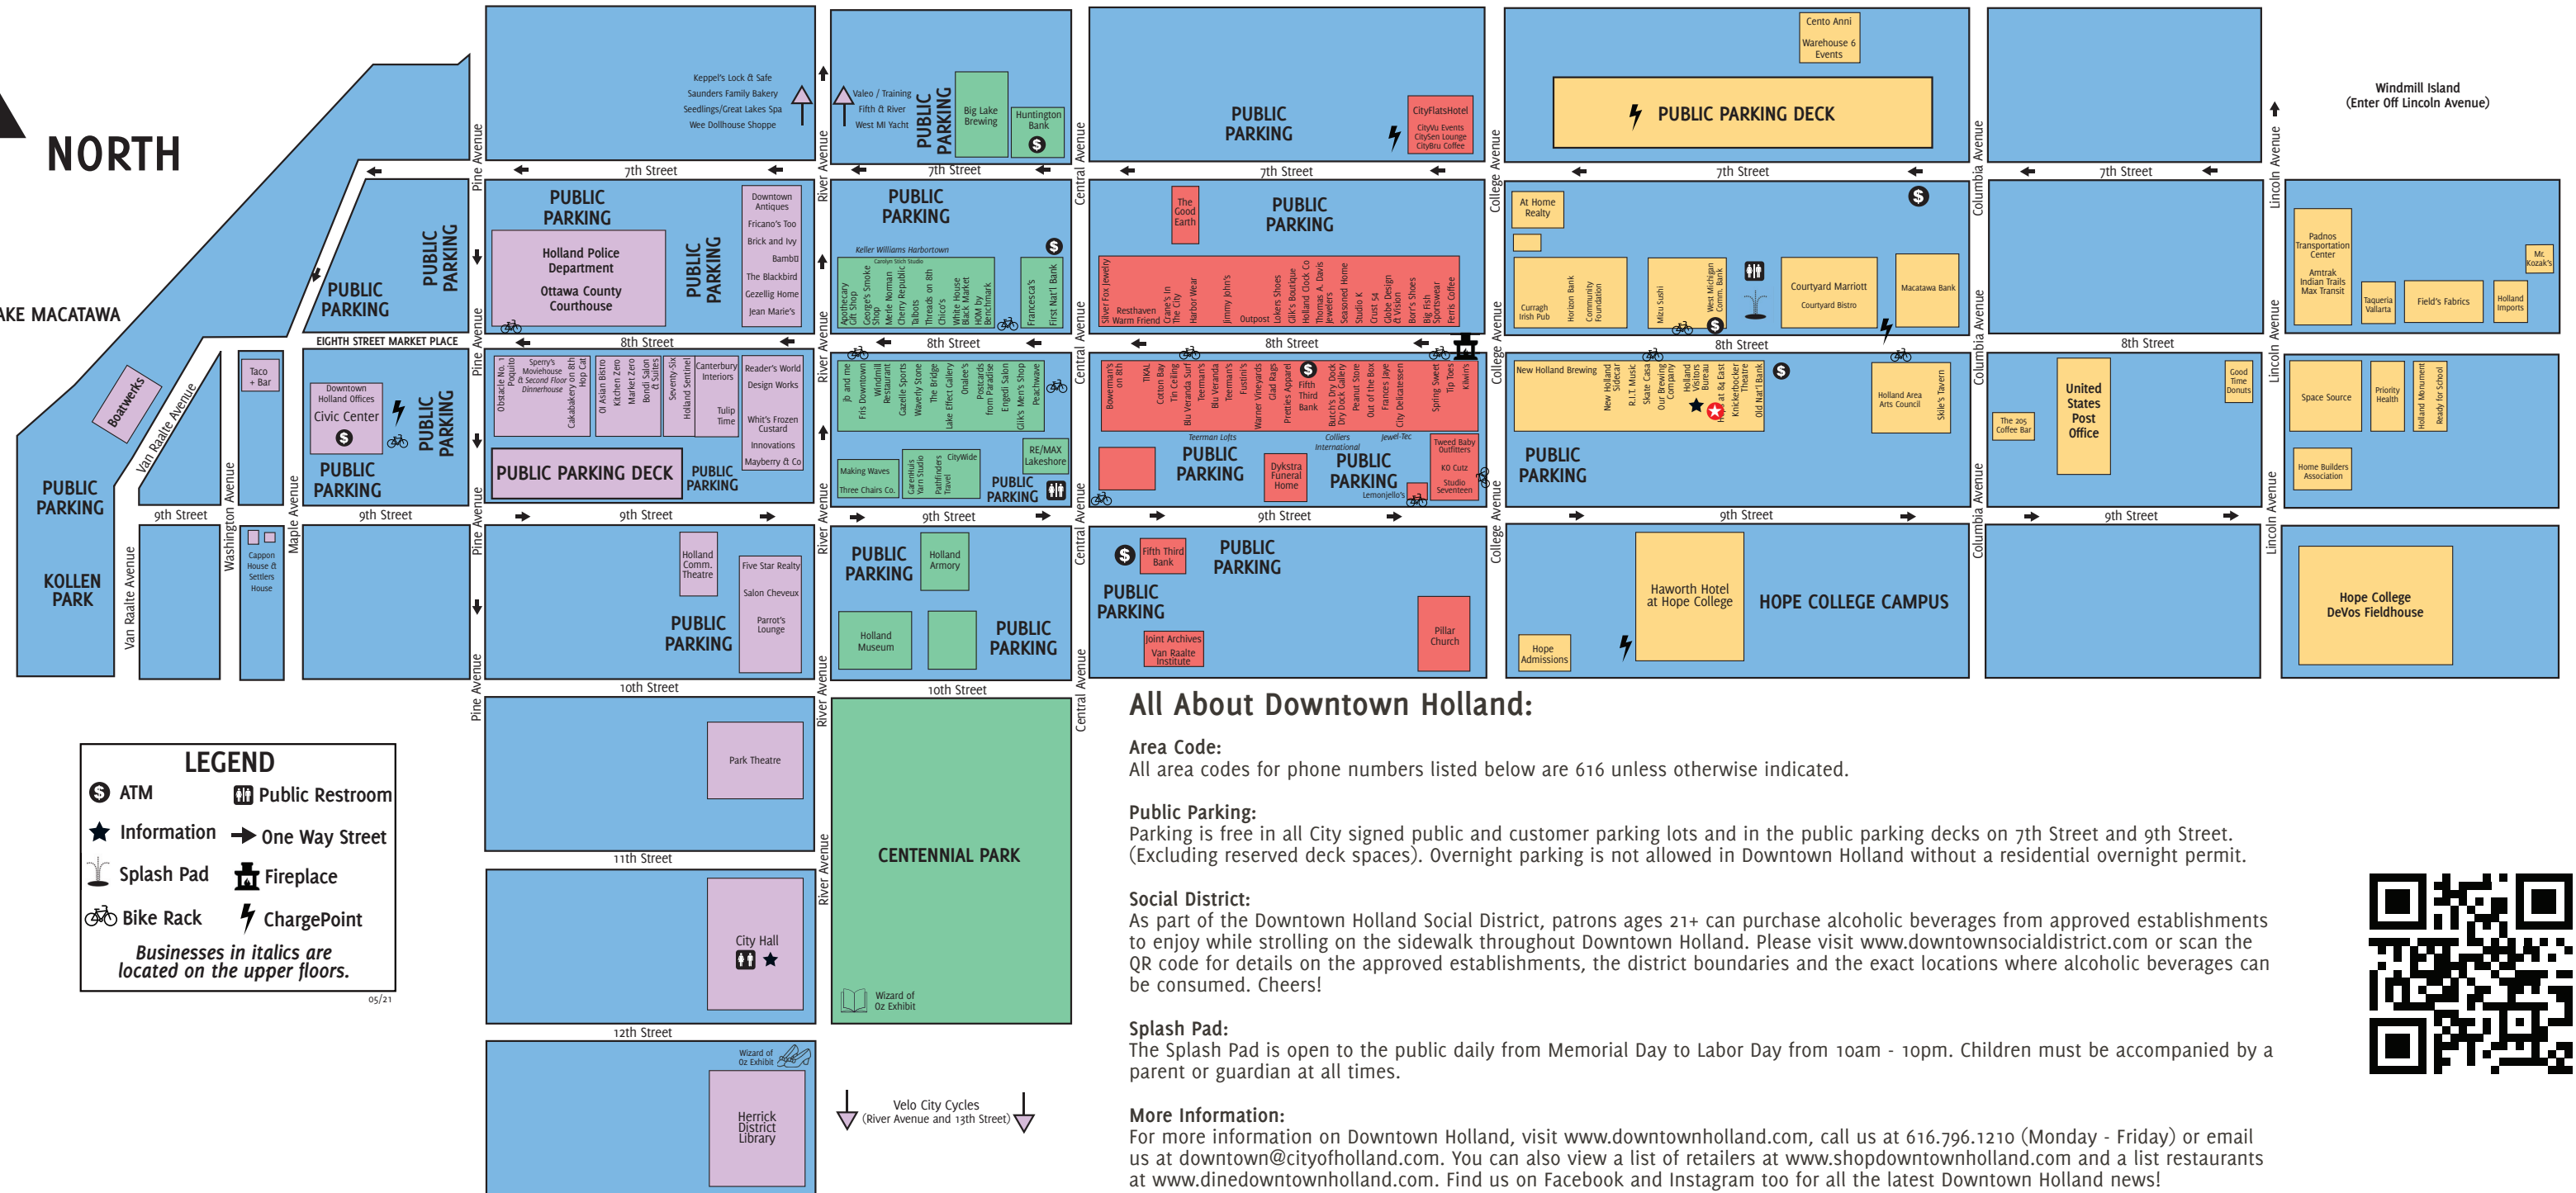

CONNECT WITH US
@discoverholland
#discoverholland

DOWNTOWN HOLLAND SHOPPING AND DINING DIRECTORY

LAKE MACATAWA

LEGEND

- ATM
- Public Restroom
- Information
- One Way Street
- Splash Pad
- Fireplace
- Bike Rack
- ChargePoint